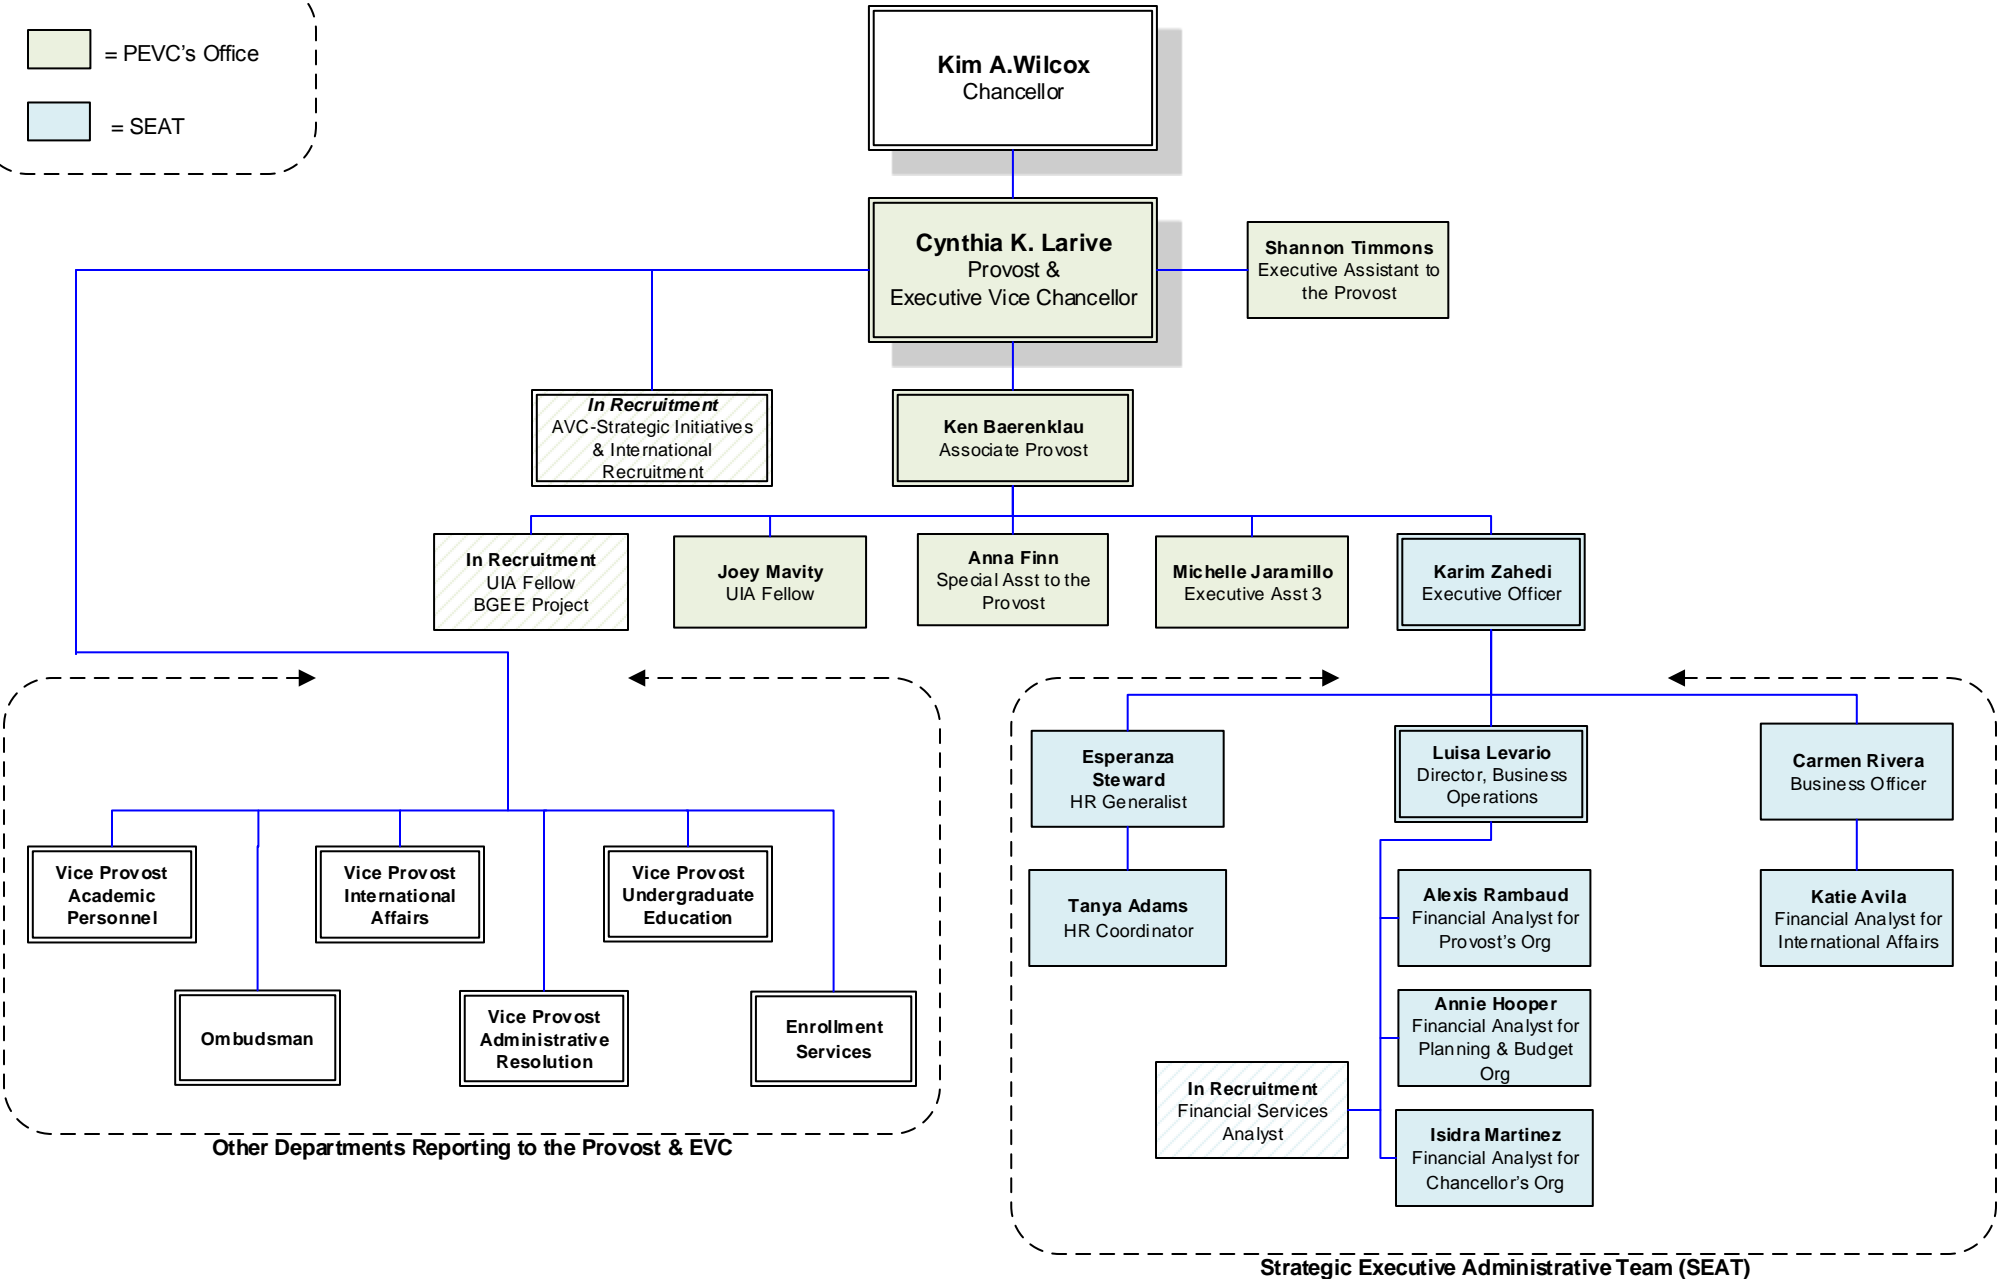

Office of the Provost & Executive Vice Chancellor

Administrative Organization

Legend:

Strategic Executive Administrative Team (SEAT)